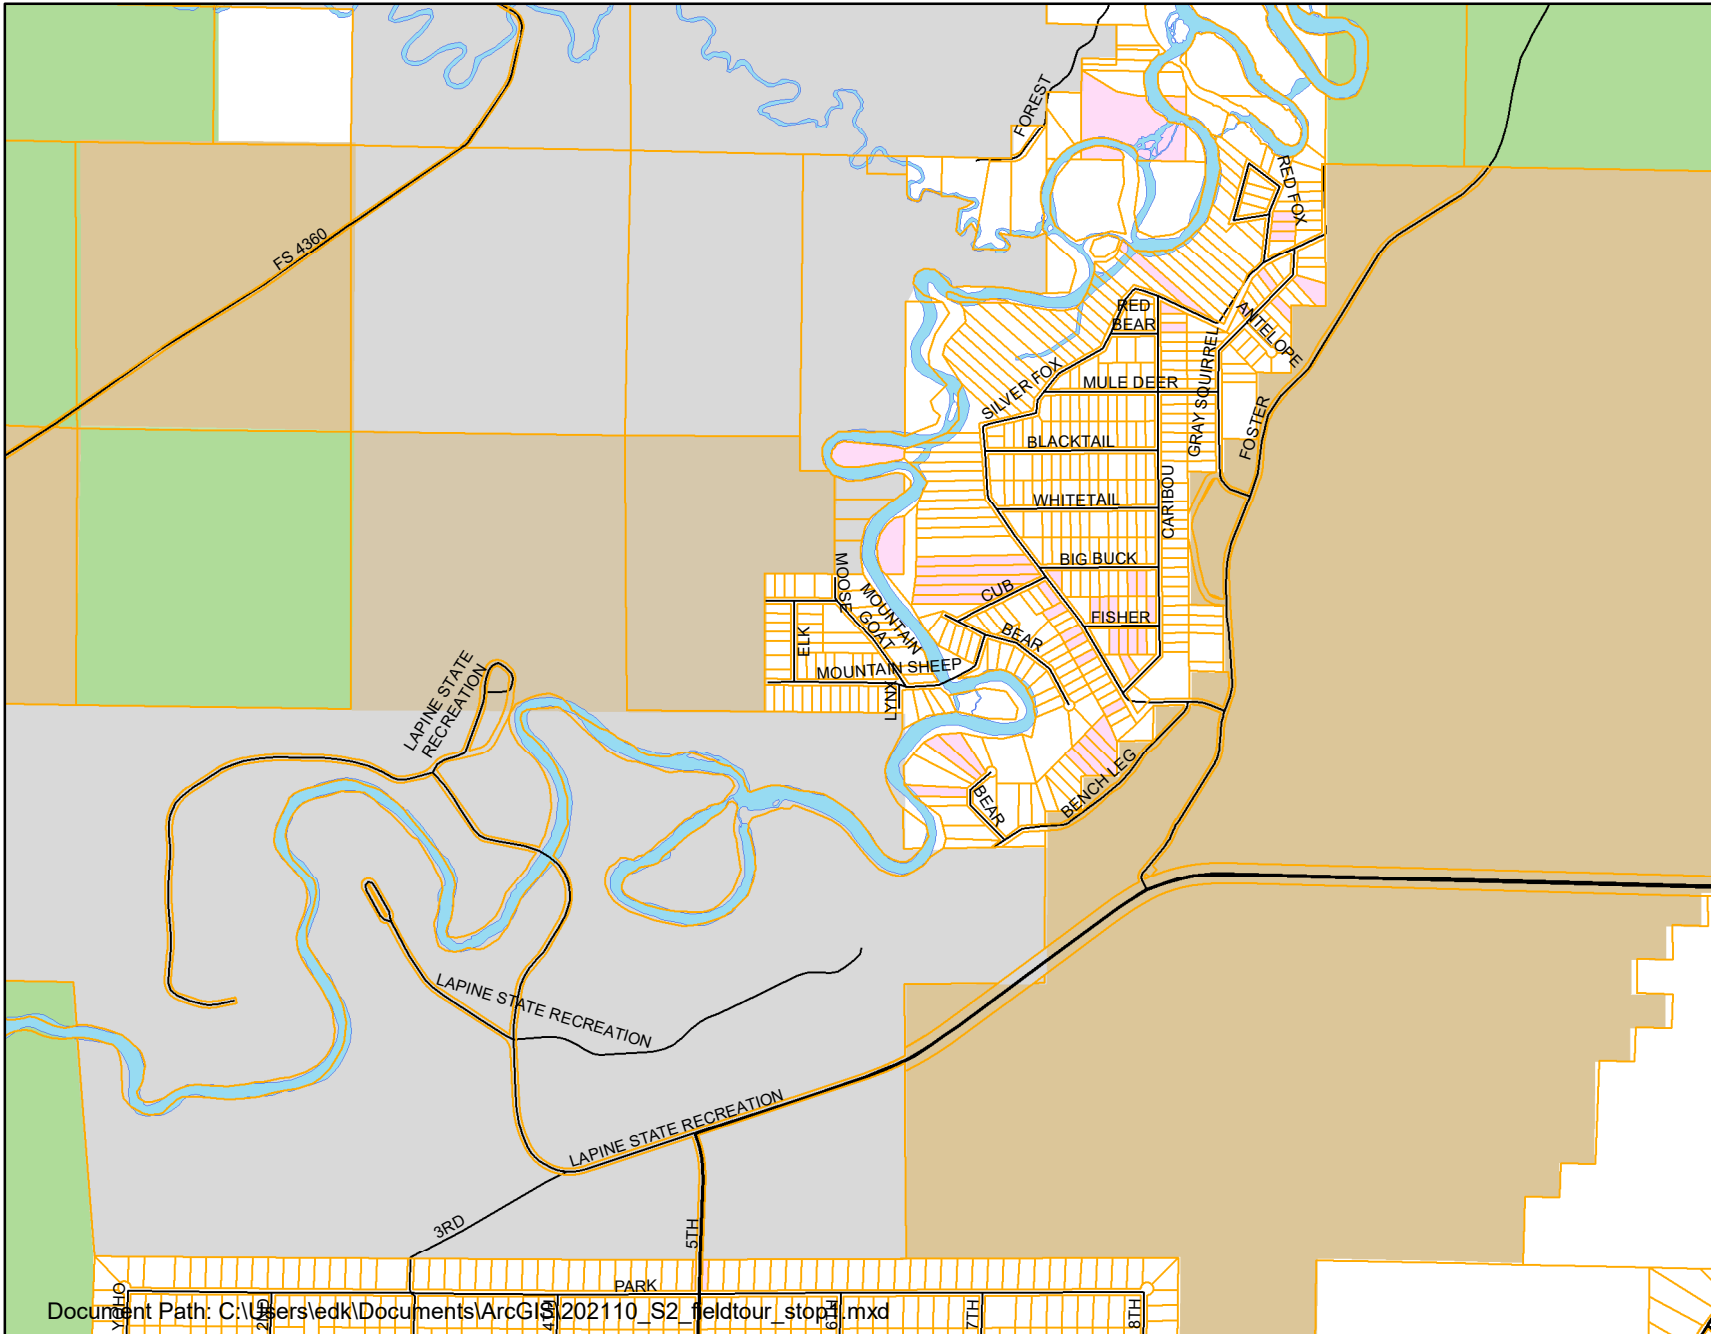

10/27/21
Shared Stewardship

Stop #1
DRRH6

Legend

- Taxlot
- County Route
- Roads
- River
- BIA
- BLM
- Deschutes County
- NPS
- ODF
- ODSL
- OPRD
- Private Industrial
- Private
- USFS

Vicinity Map

0.0 0.1 0.2 Miles
Scale bar

Map Prepared by Deschutes County
Forestry
Ed Keith
61150 SE 27th St., Bend, OR
541-322-7117
Date: 10/25/2021